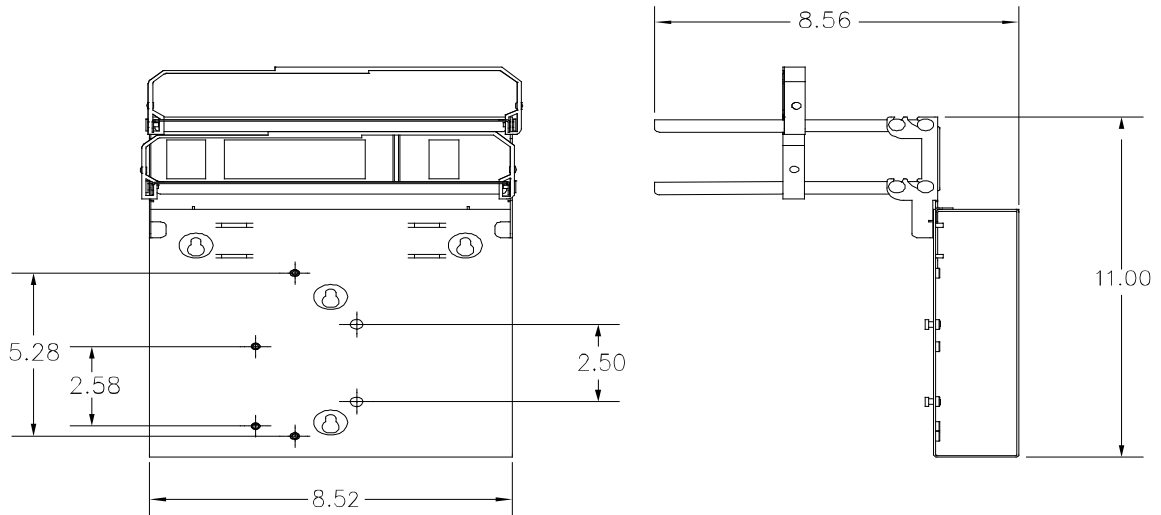

Dimensions are in Inches

ORDERING INFORMATION

Model No.	Description
ONT-SS	Optical Network Terminal Storage Shelf