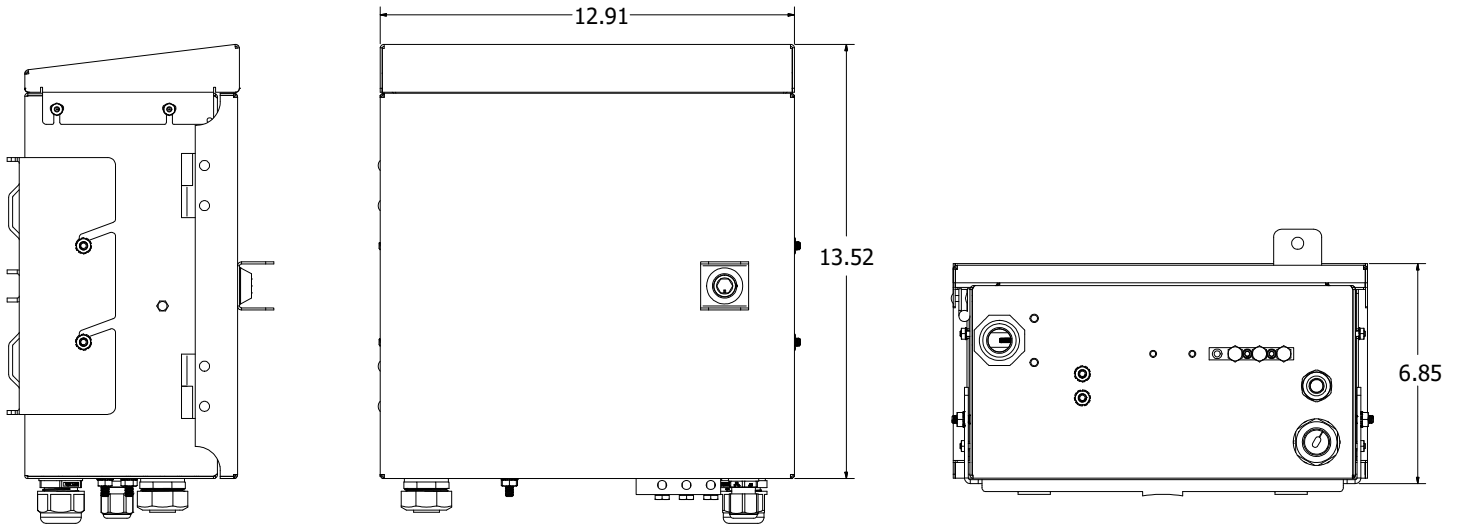

OC-ONT

Dimensions are in Inches

ORDERING INFORMATION

OC-ONT	X	X
	Back Plate Type	Protector
	1 = STD ONT/PA <i>Call for custom plate options</i>	N = None 1 = 372S-4G

ACCESSORIES

Model No.	Description
372S-4G	Replacement Gigabit Ethernet Surge Protection Module with RJ-45 Pigtail