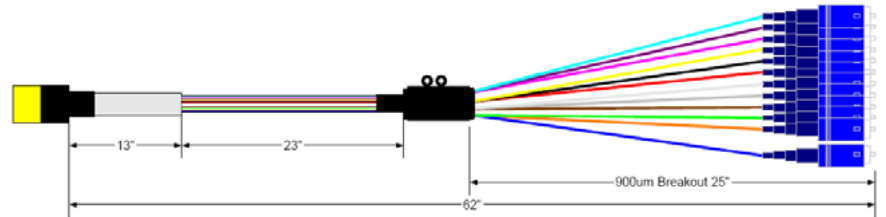

Ribbon Premise

Fiber Optic Cable

Data Center

Headend/CO

Utility/Municipality

RFRB-R9SCSC001M

The ribbon premise optical cable is intended for high density installations. The assembly is the ideal cable for factory terminating one end of the cable and mass fusion splicing the pigtail end in a vault or splice panel.

KEY PRODUCT BENEFITS

- ▶ 100% visual and optical tested
- ▶ Dry central tube
- ▶ Flexible design for indoor routing
- ▶ Breakout length designed for perfect patch panel fit
- ▶ Accommodates up to 144 fibers
- ▶ Available in several fiber modes and a variety of connector types

sales@tiitech.com

Ribbon Premise Fiber

SPECIFICATIONS

	24-72 Fiber		96-144 Fiber	
Diameter (in)	0.51		0.60	
Weight (lb/1,000ft)	89		113	
Min Bend Radius Loaded/Installed (in)	10.2 / 5.1		12 / 6.0	
Max Loading Short Term/Installed (lb)	600 / 200			
Operational Temperature Range	-18 to + 50 C			
Fiber Code	R	K	C	S
Fiber Type	Singlemode	MM62.5 OM1	MM50 OM2	MM50 OM3
Wavelength (nm)	1310/1550	850/1300	850/1300	850/1300
Maximum Attenuation (dB/km)	0.4/0.3	3.5/1.0	3.5/1.5	3.0/1.5
Serial Gigabit Distance (m)	5000/ -	300/550	600/600	1000/600
Serial 10 Gigabit Distance (m)	10000/40000	33/ -	82/ -	300/ -
Flame Rating	Available in OFNR (FT-4) or OFNP (FT-6)			
Insertion Loss	Singlemode <=0.3dB, Multimode <=0.4dB			
Back Reflection	<=-55dB UPC -65dB APC, <=-25dB PC (MM)			

ORDERING INFORMATION

X	X	RB	—	X	X	XX	XXX	X
	Fibers			Rating	Jacket Color	Connectors	Length	UOM
R = SM 8.3 SMF28e	F = 24			R = Riser	1 = Blue (N)	FC - FC	3 Digit, e.g. 001	F = Feet
N = SM Bend Insensitive	J = 48			P = Plenum	2 = Orange (K,C)	FA - FC APC		M = Meters
K = MM62.5 OM1	L = 72				3 = Green	LC - LC		
C = MM50 OM2	N = 96				4 = Brown	LA - LC APC		
S = MM50 OM3	P = 144				5 = Slate	SC - SC		
					6 = White	SA - SC APC		
					7 = Red	ST - ST		
					8 = Black	NA - Pigtail		
					9 = Yellow (R)			
					V = Violet			
					R = Rose			
					A = Aqua (S)			